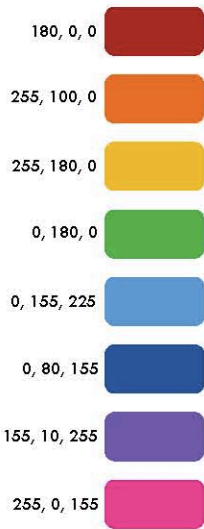

panbam **WORLD**

ISSN 2253-5136 (Print)
ISSN 2253-5144 (Online)

5

brand

TM

fly